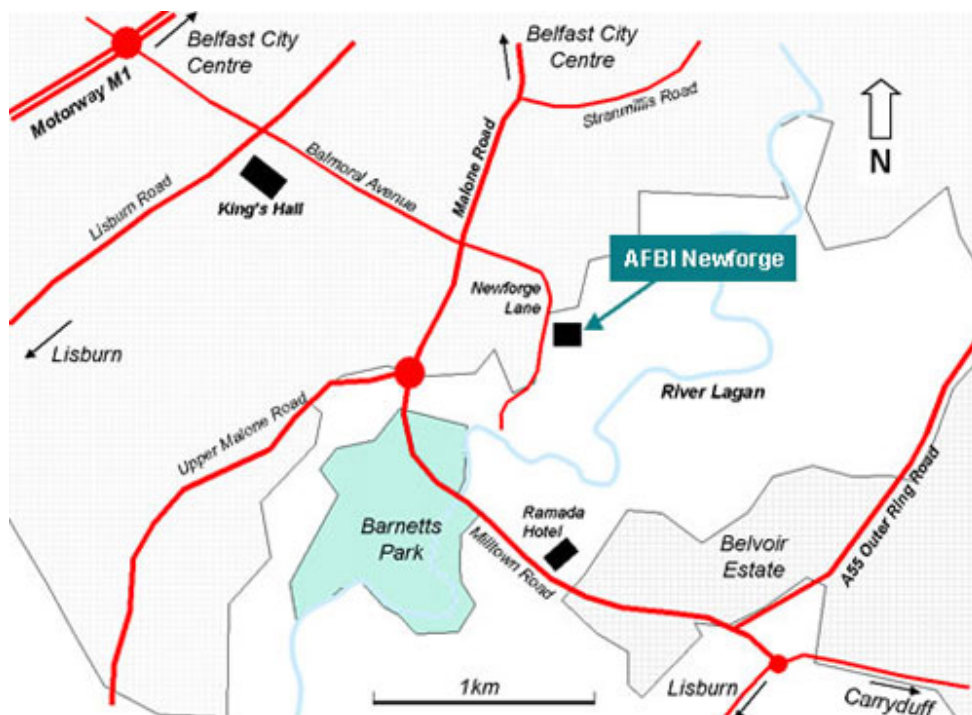

## AGRI-FOOD AND BIOSCIENCES INSTITUTE NEWFORGE

**AFBI Newforge (Headquarters)**  
Newforge  
Belfast  
BT9 5PX

### From Dublin/West/South

1. Leave the M1 Motorway at junction 2 and go right off the roundabout into A55 (Stockmans Lane)
2. Continue straight into A55 (Balmoral Avenue)
3. A55 (Balmoral Avenue) becomes Newforge Lane
4. AFBI Newforge is after the first bend on the left hand side

### From North/International Airport/ferries

1. Join M2 to Belfast, exiting at Junction 1b (city centre/docks)
2. Follow signs for M1 West along Westlink (A12)
3. Join M1 and exit at Junction 2, then follow directions as above.

### From City Airport/East

1. Join Sydenham Bypass (A2) towards City Centre
2. Stay on dual Carriageway over the M3 bridge.
3. Take first exit, Get in lane for M1 (via Westlink)
4. Join M1 and exit at junction 2, then follow directions as above.